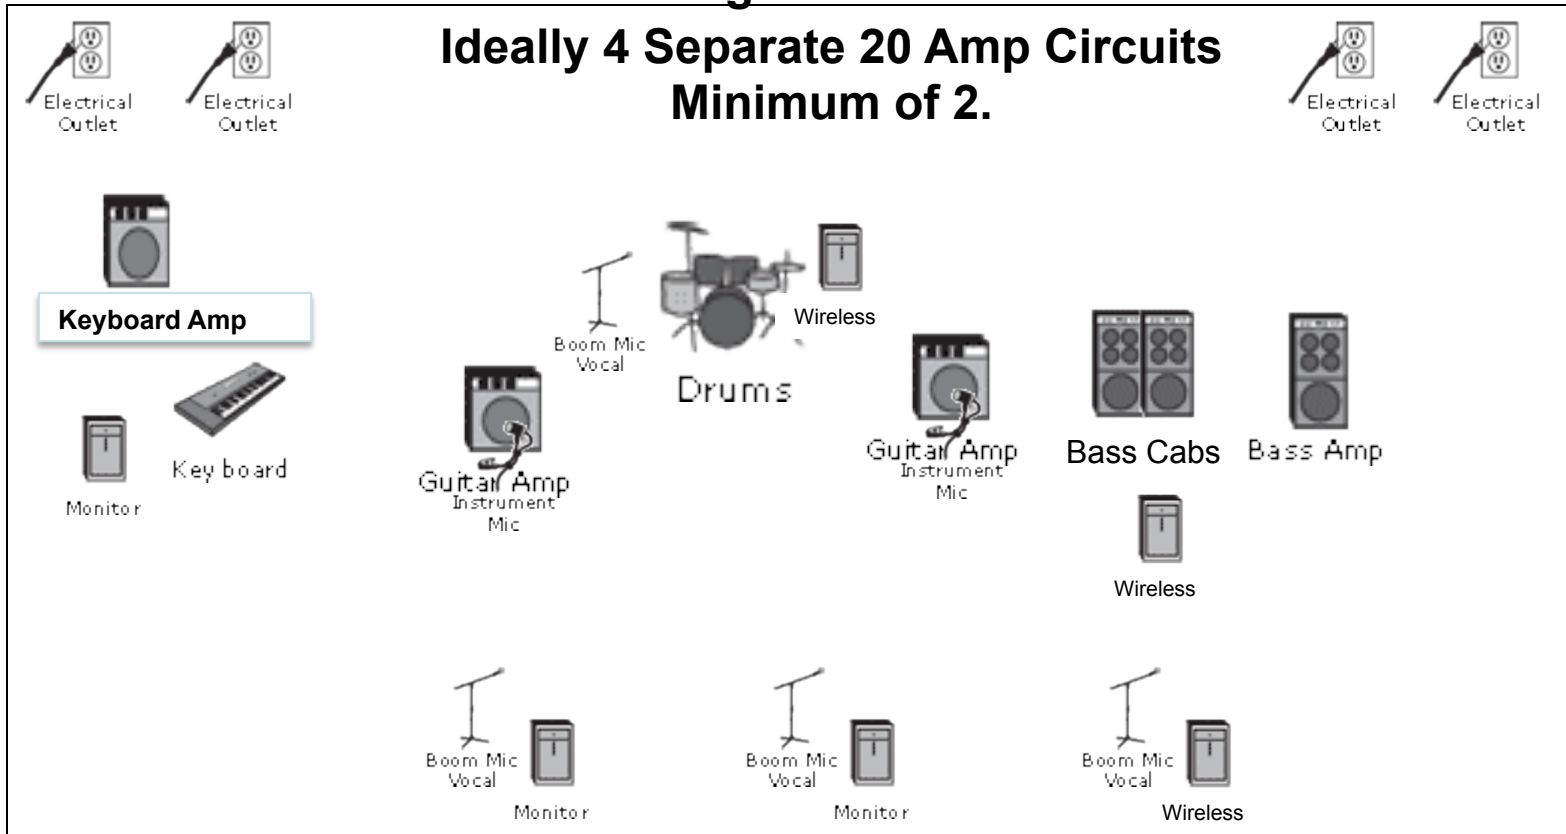

## Stage Width: 24 Feet

**Ideally 4 Separate 20 Amp Circuits  
Minimum of 2.**

**Stage Depth: 16 Feet**

## Input List

- |                    |              |
|--------------------|--------------|
| 1. Vox 1           | 8. Bass      |
| 2. Vox 2           | 9. Guitar 1  |
| 3. Vox 3           | 10. Guitar 2 |
| 4. Vox 4           | 11. Kick     |
| 5. Synth Guitar    | 12. Snare    |
| 6. Acoustic Guitar | 13. Toms     |
| 7. Keyboard        | 14. Overhead |

## Monitors

- 3 Stage Wedges
- 3 Wireless Monitors
  - 2 Monitor Mixes